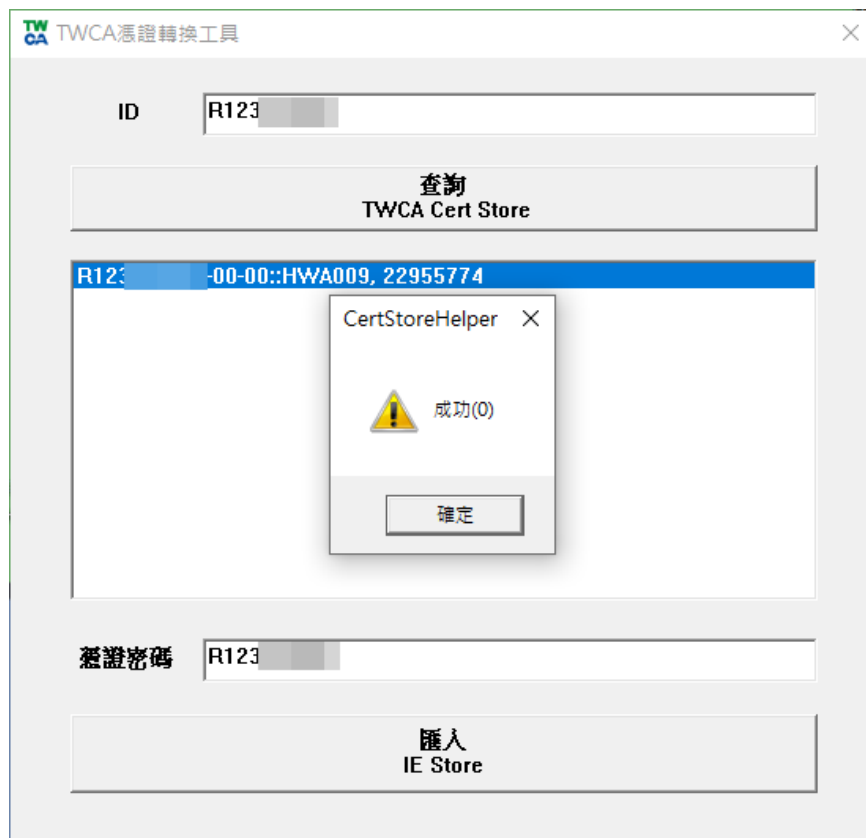

華南永昌官網『軟體下載專區』，下載『[TWCA憑證轉換工具](#)』並安裝。

執行TWCA憑證轉換工具

滑鼠點選

兩下，開啟『TWCA憑證轉換工具』。

A screenshot of the TWCA certificate conversion tool interface. The window title is 'TWCA憑證轉換工具'. It contains an 'ID' input field highlighted with a red box and a blue circle '1'. Below it is a '查詢' (Query) button labeled 'TWCA Cert Store' with a blue circle '2'. At the bottom, there is a '憑證密碼' (Certificate Password) input field and a '匯入' (Import) button labeled 'IE Store'.

1

輸入【**身分證字號**】並點選『查詢』按鈕

憑證匯入瀏覽器

TWCA憑證轉換工具

ID R123

查詢
TWCA Cert Store

R123 -00-00::HWA009, 22955774

憑證密碼

匯入
IE Store

再次輸入【**身分證字號**】，並點選『匯入』按鈕。

憑證匯入瀏覽器

【控制台】→【網際網路選項】→【內容】
→【憑證】，即可查到已匯入憑證。

集保中心-股東會電子投票

The screenshot shows the login page of the TDCC Electronic Voting System. The browser address bar displays <https://www.stockvote.com.tw/evote/login/shareholder.html>. The page header includes the logo '股東e票通' and navigation links for English, Home, About Us, Activity News, Electronic Voting Announcement, Statistics, Q&A, and Login. The main content area is titled '使用者登入' (User Login) and features three tabs: '一般股東' (General Shareholder), '發行公司、股務代理機構' (Issuing Company, Share Service Agent), and '專業機構法人' (Professional Institution). The 'General Shareholder' tab is selected, showing a login form with fields for '身分證字號/統一編號' (ID Number/Unified Number), '憑證種類' (Certificate Type), and a '登入' (Login) button. A '操作說明' (Operation Manual) link is also present. The footer contains a '聯絡我們' (Contact Us) link.

前往『集保中心-電子投票專區』
→ <https://www.stockvote.com.tw/evote/index.html>

確認是否已安裝集保安控中介元件，
<https://www.stockvote.com.tw/evote/login/index/evotehelp.html>

即可透過『IE』、『Edge』、
『Chrome』瀏覽器進行投票。

簡報完畢

謝謝您